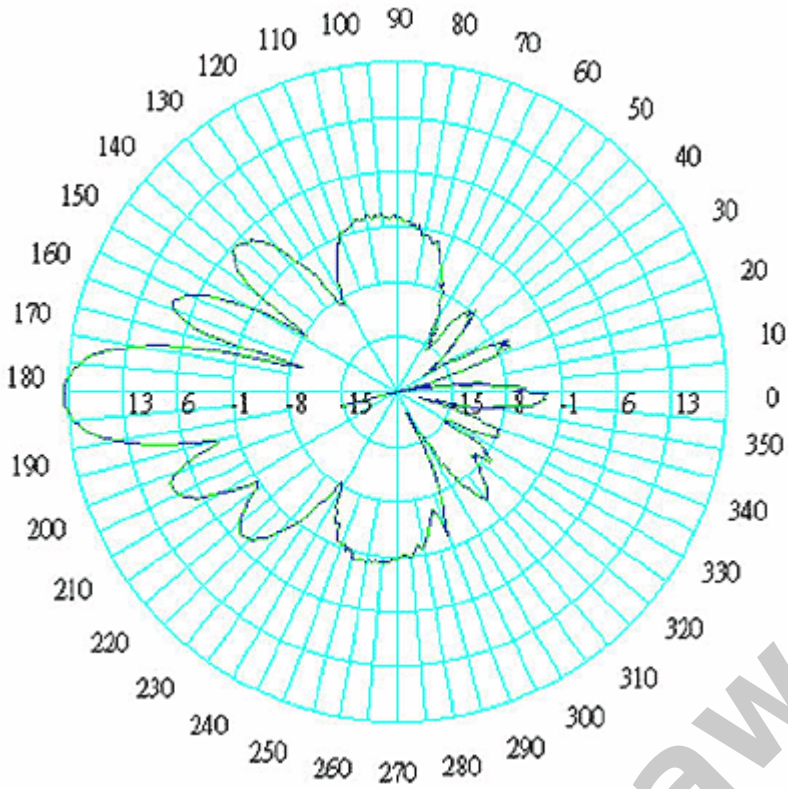

Power on USB	Yes
Memory Cards	No
Power Jack	10-28V
802.3af Support	No
POE Input	10-28V
POE Output	No
Serial Port	DB9/RS232
Voltage Monitor	No
Temperature Sensor	No
Dimensions	150mm x 105mm
Operating System	RouterOS
Temperature Range	-30C .. +60C
RouterOS License	Level4

Embedded Antenna & Enclosure Specifications:

- **Frequency:** 5400-5850MHz
- **Antenna Gain:** 20 dbi
- **VSWR:** 1.5:1
- **Impedance:** 50 Ohm
- **Operating Temperature:** -45 to 80 deg C
- **Beam Width (H):** 18 Deg
- **Beam Width (V):** 18 Deg
- **Dimensions (outer):** 280mm (L) x 265mm (w) x 95mm (d)
- **Weight:** 2.85 kg