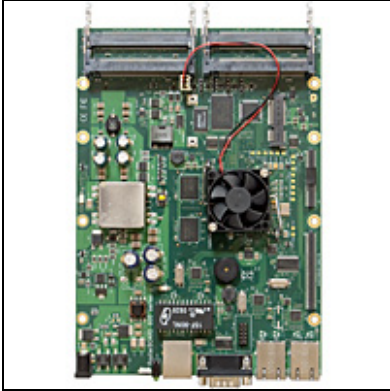

Routerboard RB800

Kode : RB800

Kategori : RouterBoard (only)

Harga : Rp 5.390.000,00

BOARD ONLY - Routerboard untuk wireless tercepat, dengan processor pilihan powerpc MPC8544 800MHz CPU, 256MB RAM, dilengkapi 3 port gigabit ethernet dan 4 slot minipci wireless. Termasuk RouterOS Mikrotik level 6.

Produk ini berupa board only, tanpa casing, adaptor, wireless card, antenna, dan perangkat tambahan apapun. Harus dirakit terlebih dahulu sebelum digunakan.

Spesifikasi RB800

Product Code	RB800
Architecture	PPC
CPU	MPC8544 800MHz
Current Monitor	No
Main Storage/NAND	512MB
RAM	256MB
SFP Ports	0
LAN Ports	3
Gigabit	Yes
Switch Chip	1
MiniPCI	4
Integrated Wireless	No
MiniPCle	1
SIM Card Slots	No
USB	No
Memory Cards	1
Memory Card Type	CF
Power Jack	10-56V
802.3af Support	Yes

POE Input	36-56V
POE Output	No
Serial Port	DB9/RS232
Voltage Monitor	Yes
Temperature Sensor	Yes
Dimensions	200mm x 140mm
Operating System	RouterOS
Temperature Range	-75C .. +65C
RouterOS License	Level6