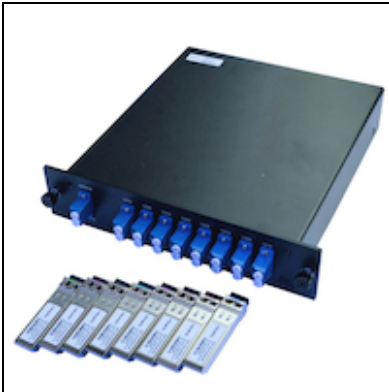

CWDM-8CH 10Gbps 20 KM

Kode : CWDM-8CH-20
Kategori : Mikrobites Fiber SFP & Patch
Harga :
1 - 2 : Rp 8.000.000,00
3 - ... : Rp 7.800.000,00
Rp 12.005.000,00

The CWDM-8CH is a passive MUX/DEMUX unit, which allows to combine up to eight fiber links into one, to simplify and reduce the cost of long distance fiber installations. At the other location, the combined line is split back up again, so that instead of eight long fiber lines, you would only need one. The Coarse Wavelength-Division Multiplexing (CWDM) technology offers a solution which will increase capacity of existing fiber infrastructure by enabling multiple channels/wavelengths over the same fiber cabling and will reduce costs for a new fiber optic deployment.

Inside Box :

- 1pcs CWDM-8CH MUX/DEMUX
- 8pcs SFP+ 10Gbps 20km

1U bracket dijual terpisah : [CWDM-1U](#)

* Harga, spesifikasi, dan ketersediaan bisa berubah dan tidak mengikat

URL : <https://www.citraweb.com/produk/853/>