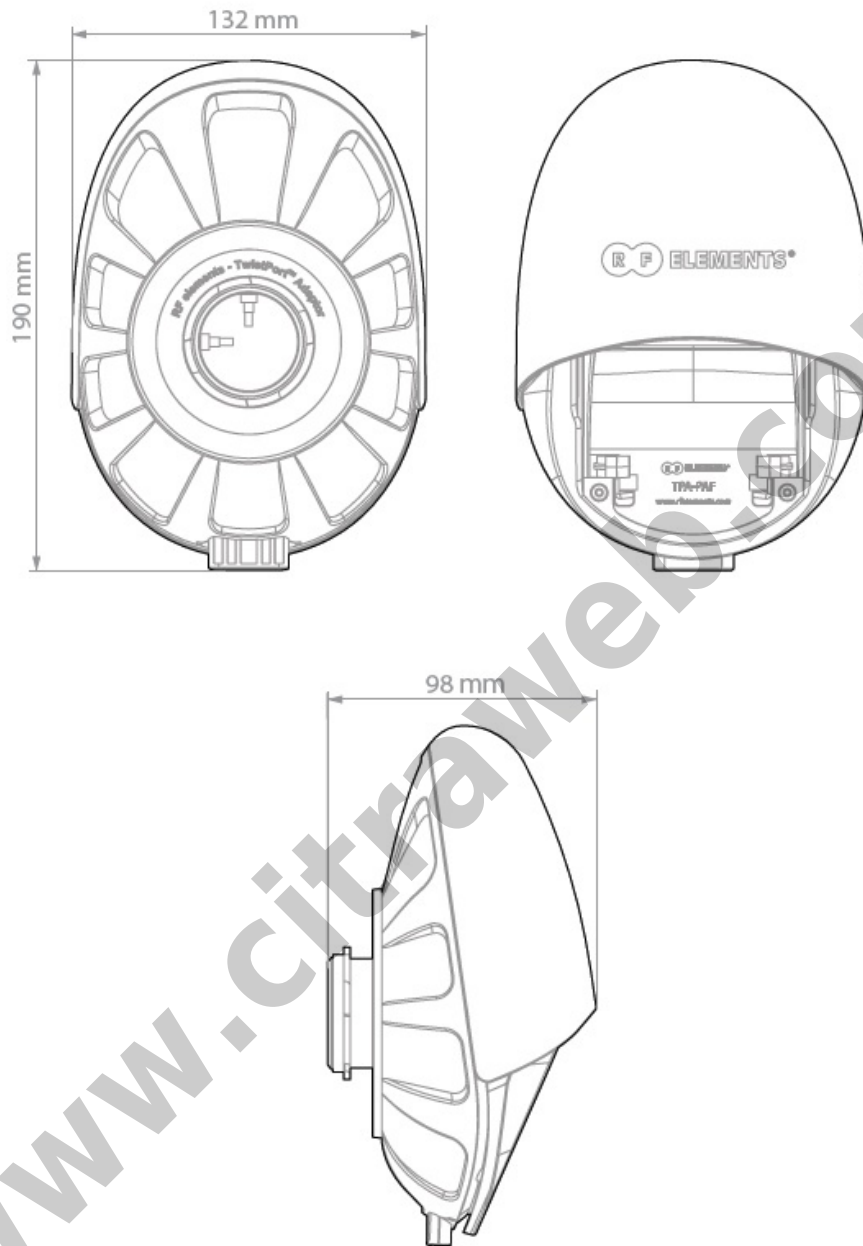

Antenna Connection	TwistPort - Quick Locking Waveguide Port
Radio Connection	2x Slide-On RP-SMA and 1x SMA for GPS
Materials	Insert - Aluminium Alloy
	Adapter - UV stabilized and weather resistant ABS plastic
Flame Rating	UL 94 HB
Temperature	-40°C to +60°C (-40°F to +140°F)
Wind Survival	160 km/h
Weight	0.34 Kg / 0.75 lbs - single unit
	0.52 Kg / 1.14 lbs - single unit incl. package
	11.2 Kg / 24.7 lbs - carton (20 units)
Single Unit	Retail Box: 20.4 × 13.7 × 10.2 cm
Frequency Range	5180 - 6400 MHz
Polarization	Dual Linear H + V
VSWR Max	1.8
Impedance	50 Ohm
COMPATIBLE WIRELESS PLATFORMS	
RF elements®	any TwistPort™ Antenna
Ubiquiti Networks®	LTU™ Rocket, Rocket® Prism 5AC, Rocket® Prism 5AC Gen2,
	airFiber® 5X, airFiber® 5X-HD